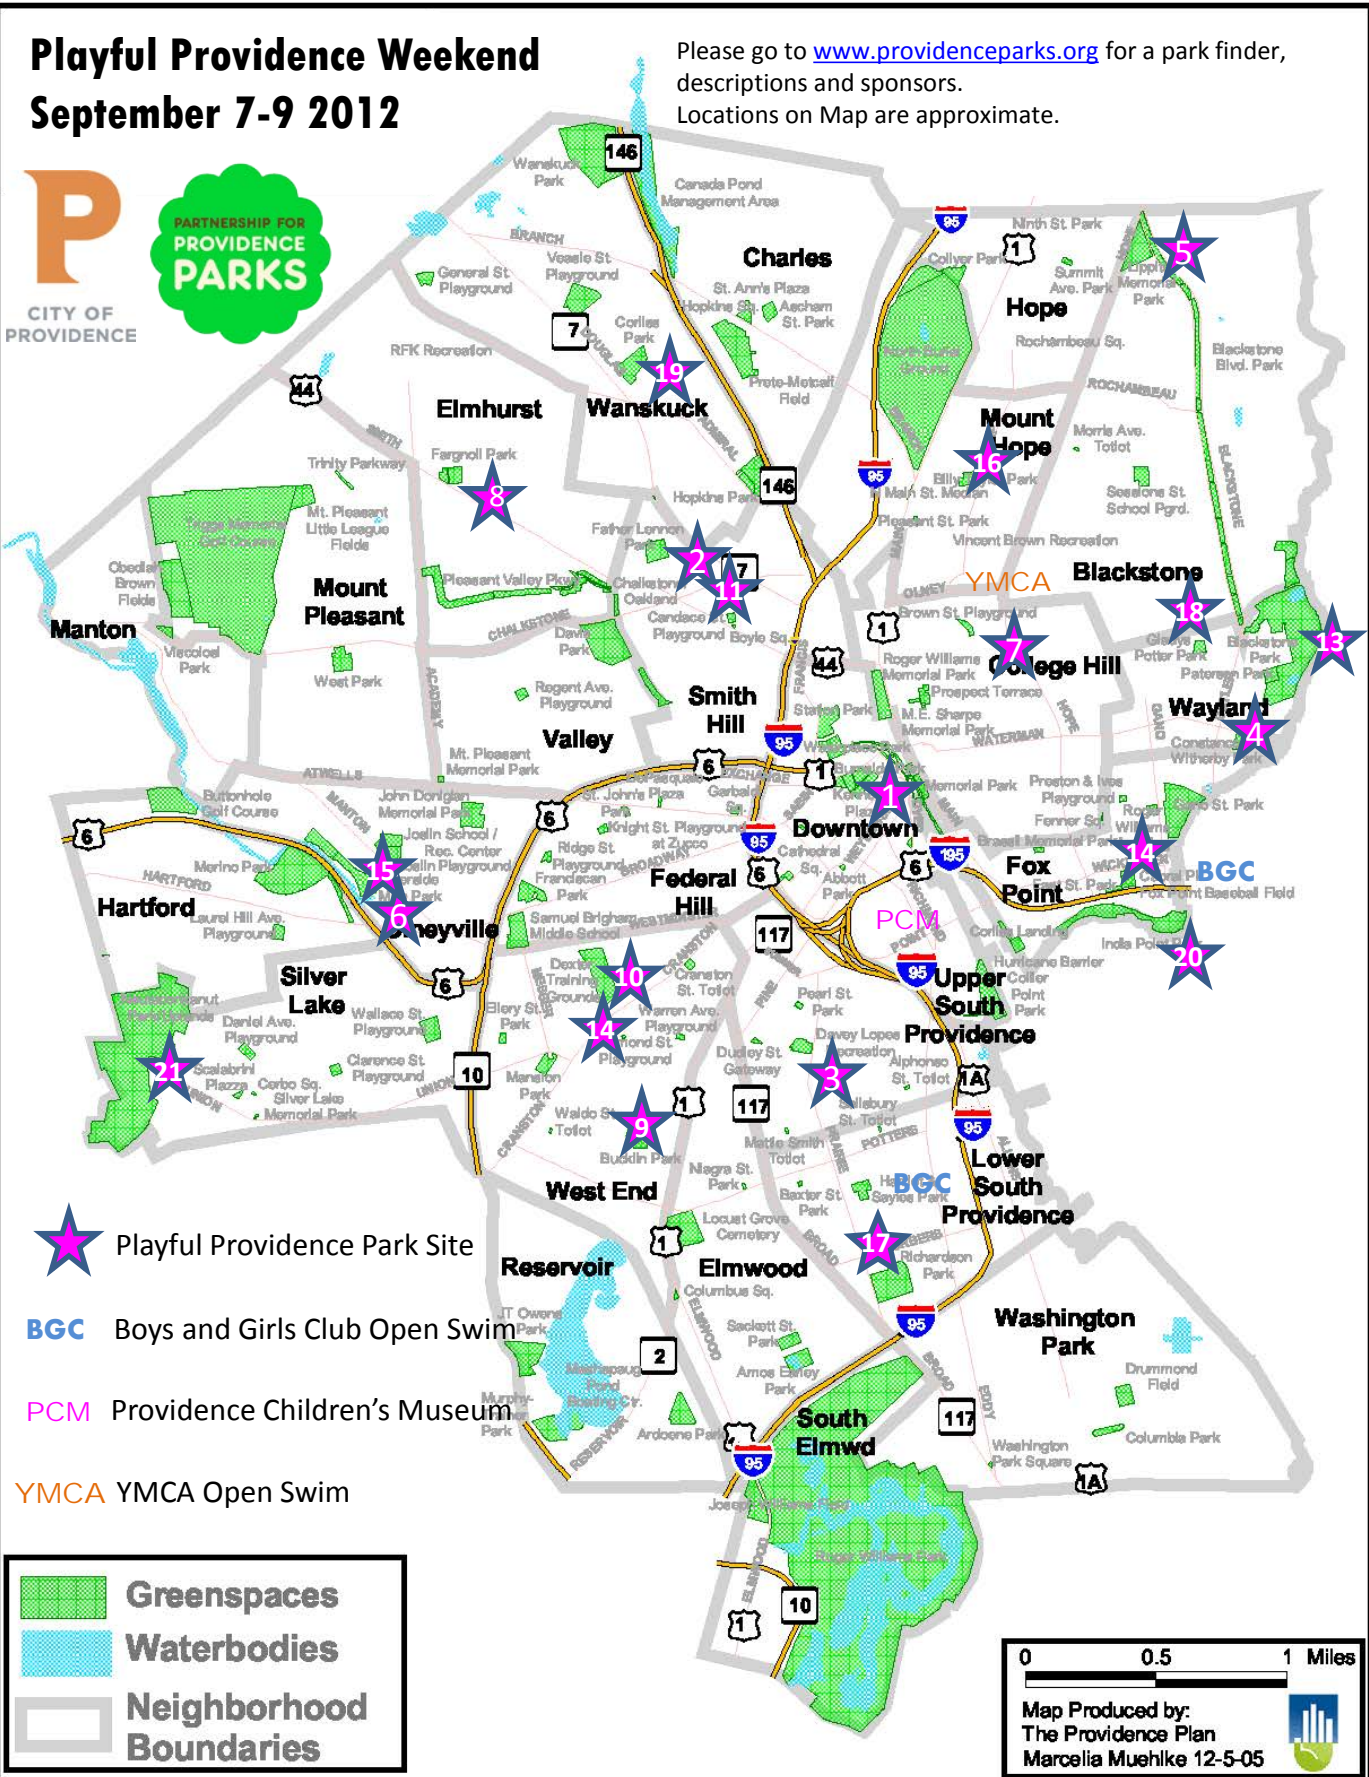

Playful Providence Weekend

September 7-9 2012

Please go to www.providenceparks.org for a park finder, descriptions and sponsors. Locations on Map are approximate.

 Playful Providence Park Site

 Boys and Girls Club Open Swim

 Providence Children's Museum

 YMCA Open Swim

-  Greenspaces
-  Waterbodies
-  Neighborhood Boundaries

0 0.5 1 Miles

Map Produced by:
The Providence Plan
Marcelia Muehlke 12-5-05